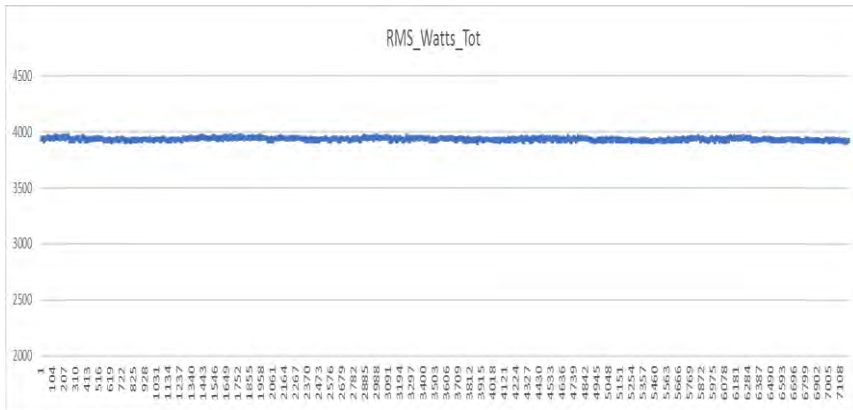

Meter Layout

METER #	APPLICATIONS
17900	Deli, Meat, Produce Case, Back Storage, Office, Parking Poles + Wall Packs, Soffit lights, Front and Back Signs
17901	Dairy Case & Meat Case
20299	Sales Floor, Produce Tracks

Graphs

17900

20299

17901

Graphs