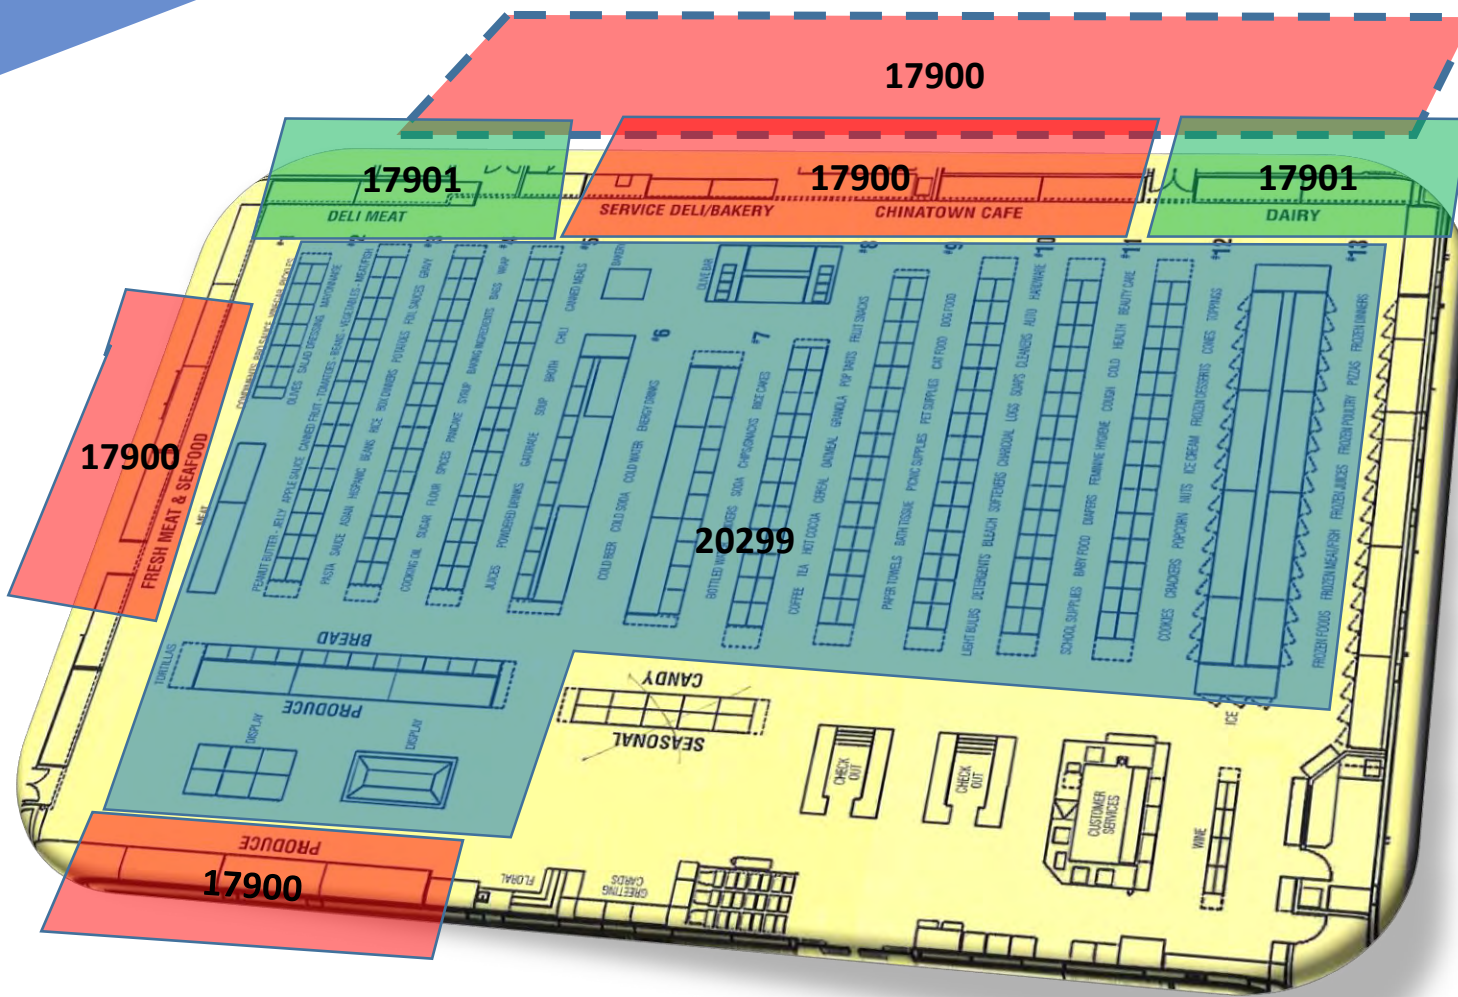

Meter Layout

METER #	APPLICATIONS
17900	Deli, Meat, Produce Case, Back Storage, Office, Parking Poles + Wall Packs, Soffit lights, Front and Back Signs
17901	Dairy Case & Meat Case
20299	Sales Floor, Produce Tracks

Graphs

17900

20299

17901

Graphs